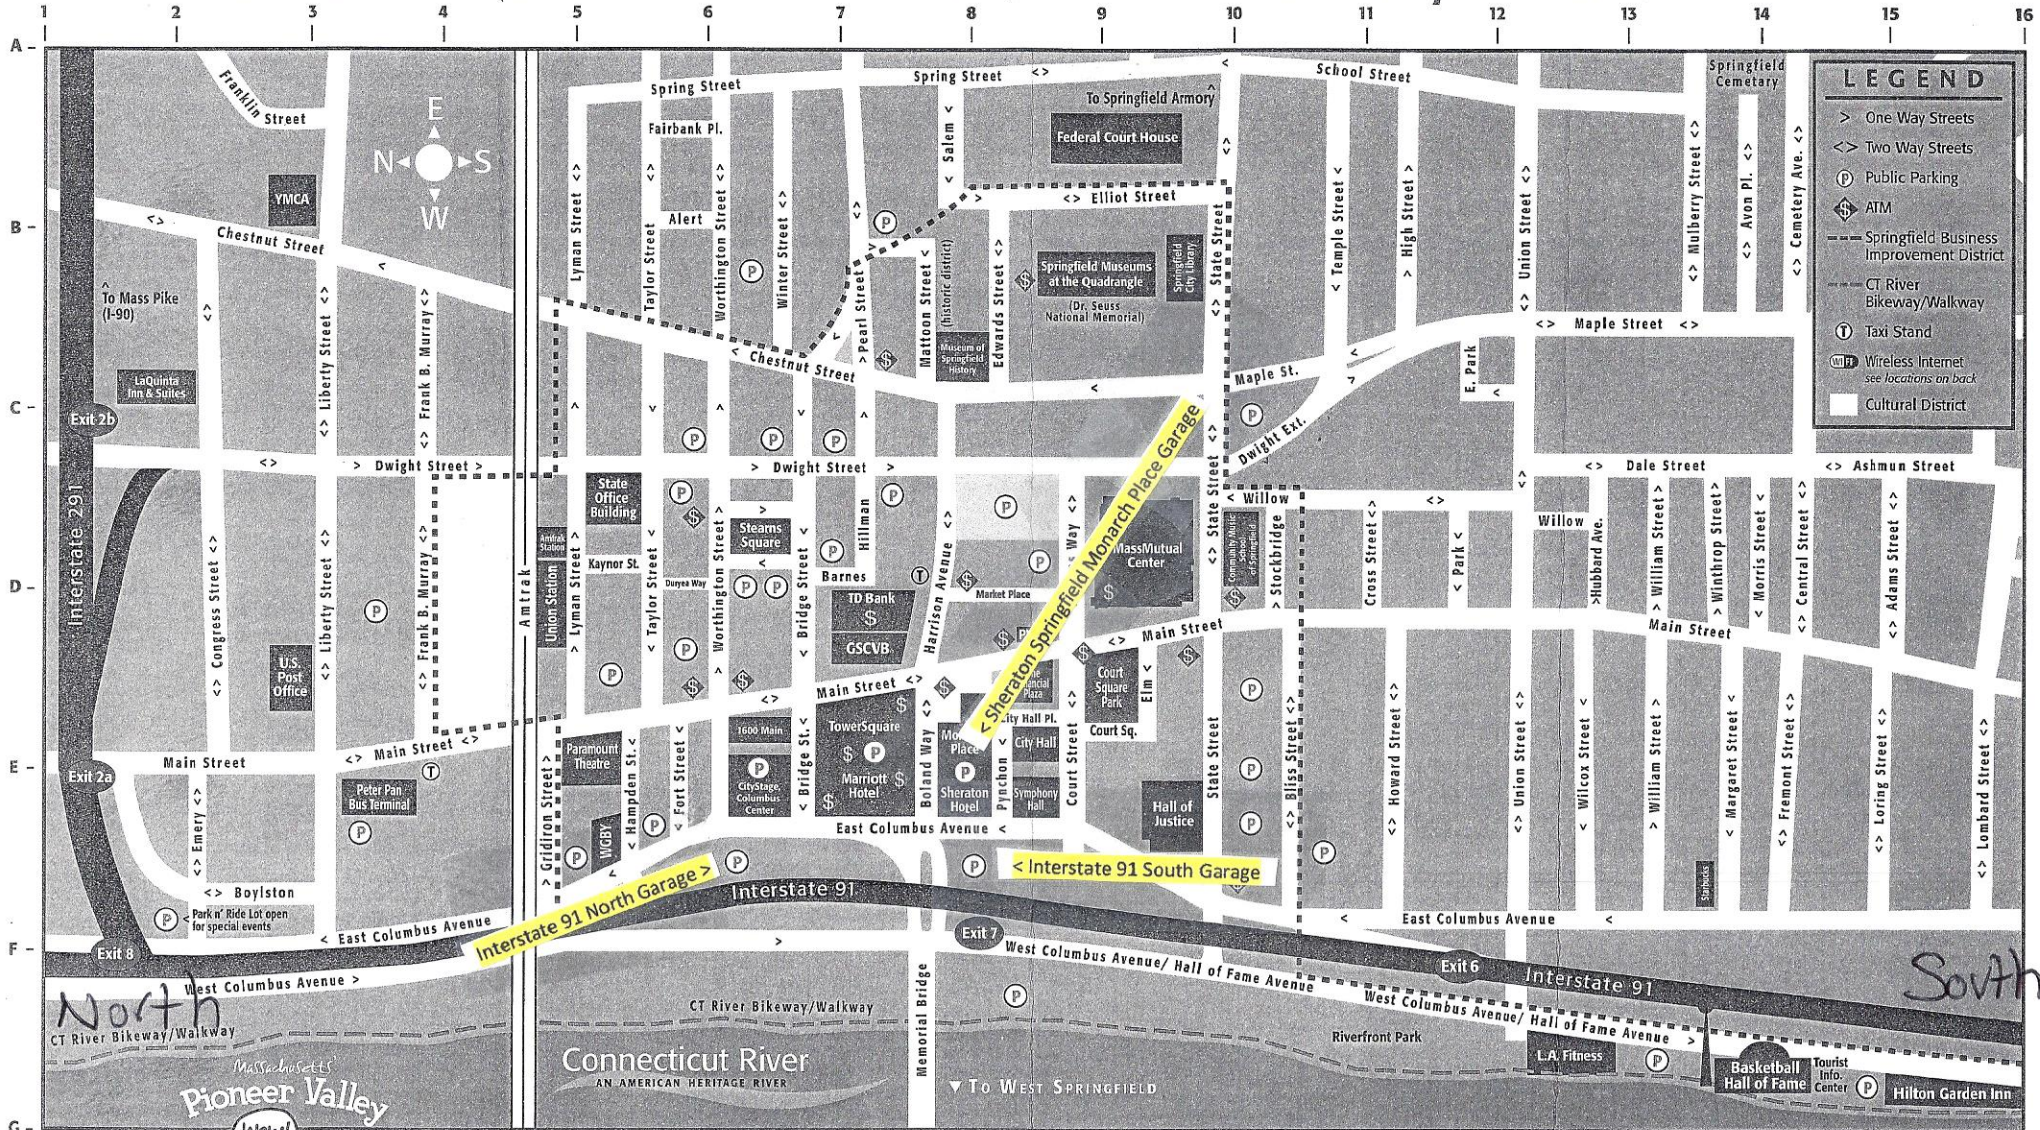

WALKING & DINING MAP OF SPRINGFIELD, MA - www.ValleyVisitor.com

LEGEND

- > One Way Streets
- <> Two Way Streets
- P Public Parking
- ATM
- Springfield Business Improvement District
- CT River Bikeway/Walkway
- T Taxi Stand
- Wireless Internet (see locations on back)
- Cultural District